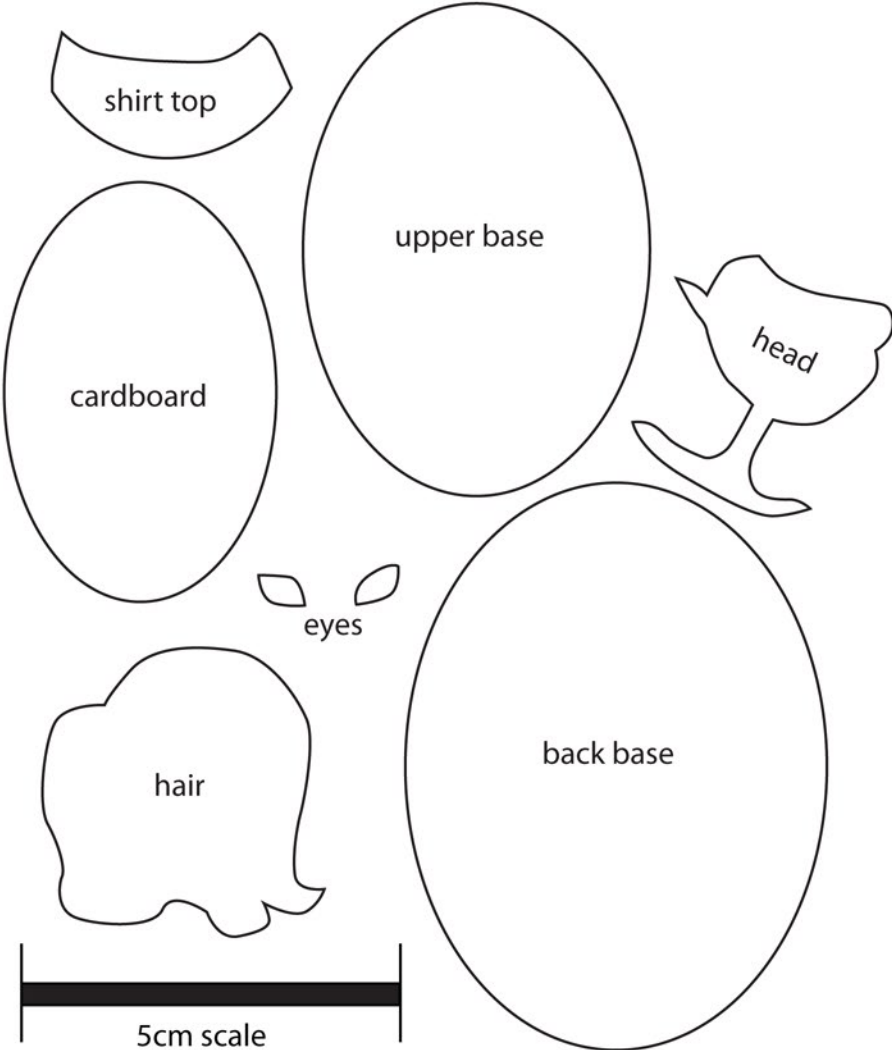

# FELT CAMEO PORTRAIT BROOCH PATTERN TEMPLATE

by Melissa Gaggiano for [mypoppet.com.au/makes](http://mypoppet.com.au/makes)