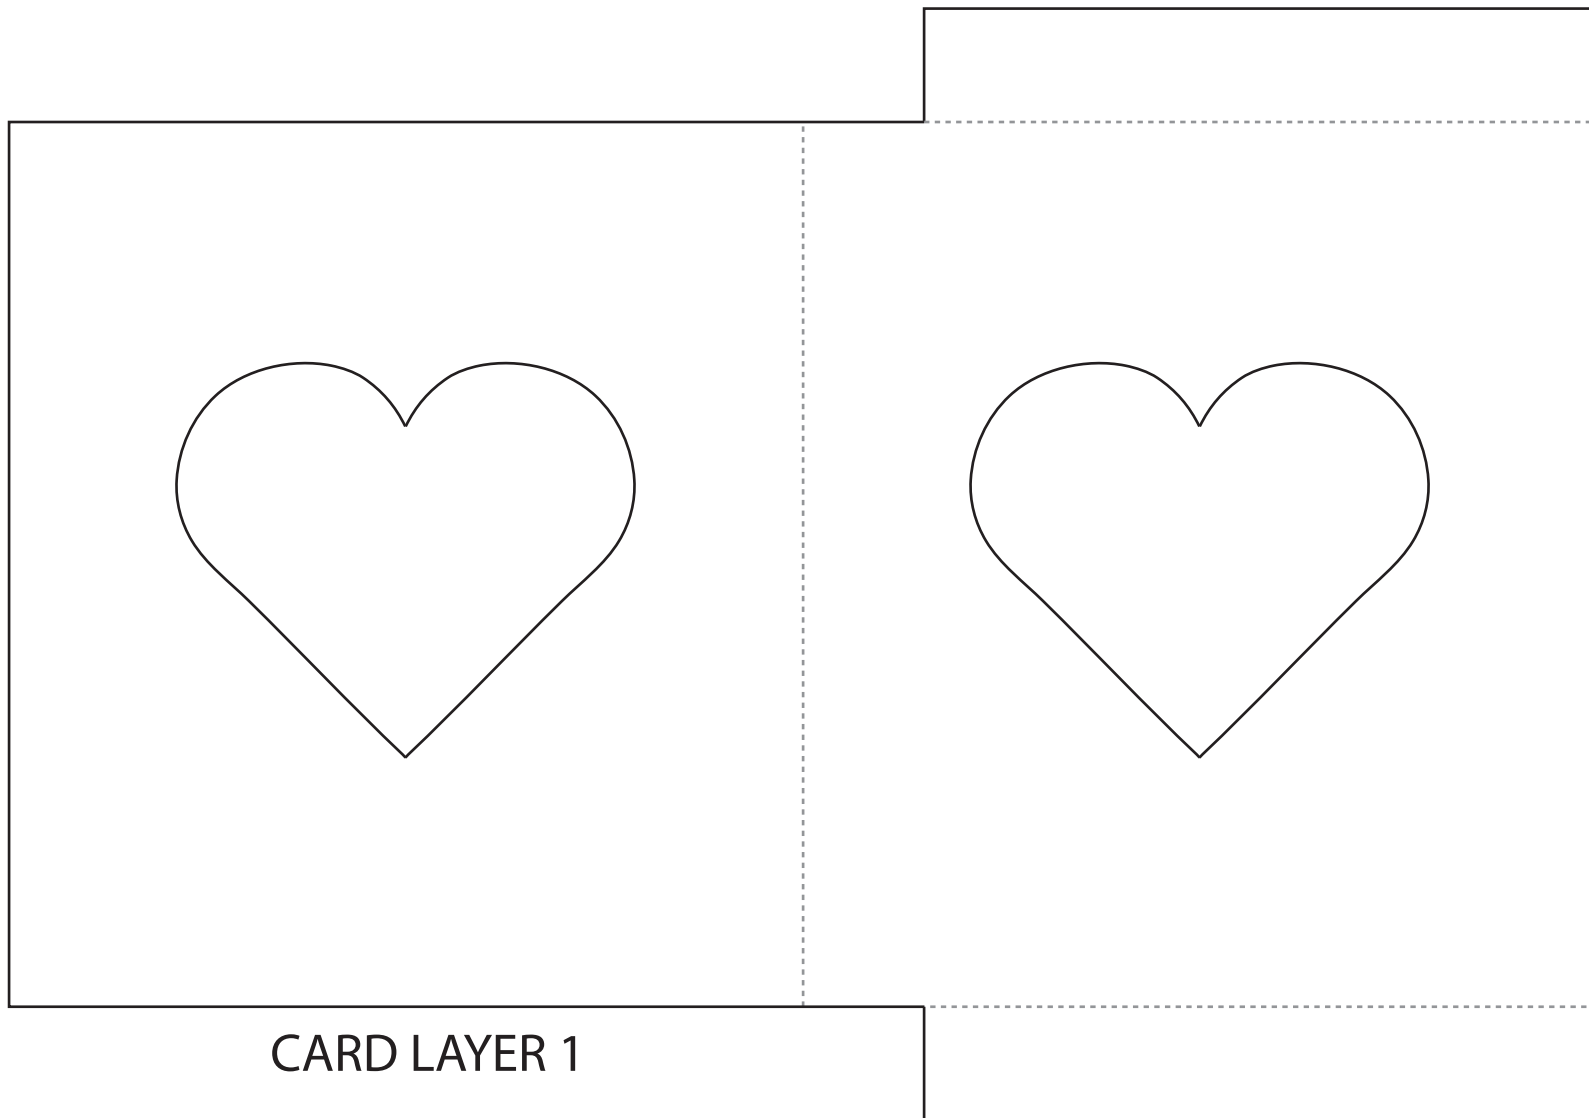

Mechanical Valentine's Day Card Template

CUT LINE —————
FOLD LINE - - - - -

by Melissa Gaggiano for mypoppet.com.au/makes

Mechanical Valentine's Day Card Template

CARD 3 PULL TAB

CARD LAYER 2

CUT LINE —————
FOLD LINE - - - - -

Mechanical Valentine's Day Card Template

CARD LAYER 3

CUT LINE —————
FOLD LINE - - - - -

by Melissa Gaggiano for mypoppet.com.au/makes