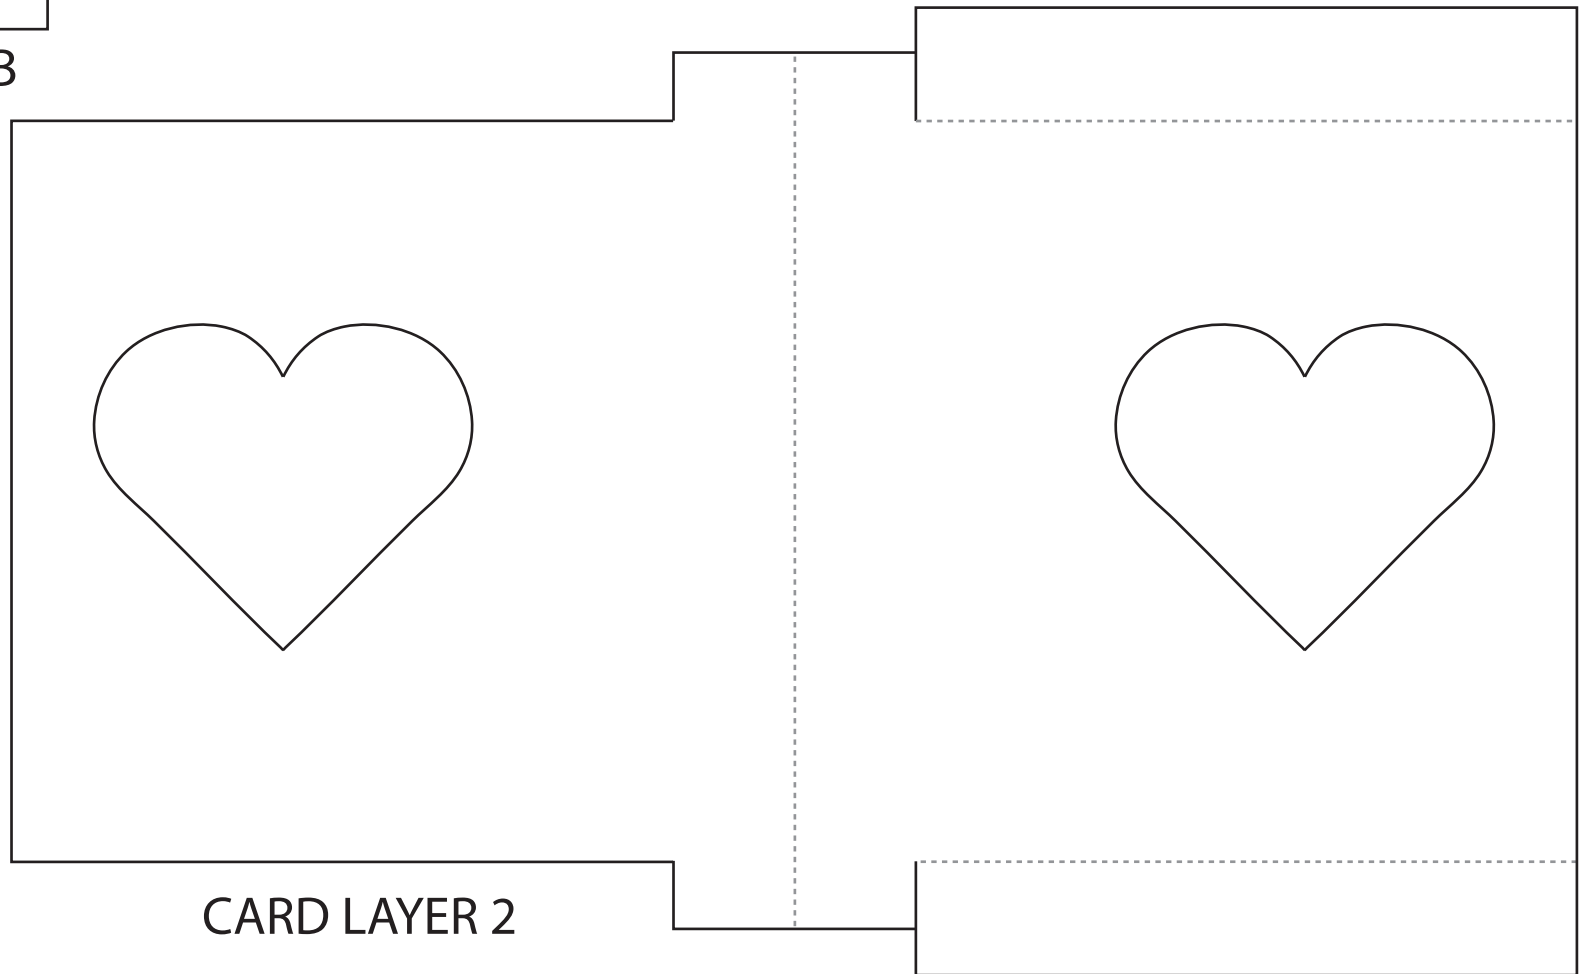

Mechanical Valentine's Day Card Template

CUT LINE —————
FOLD LINE - - - - -

by Melissa Gaggiano for mypoppet.com.au/makes

Mechanical Valentine's Day Card Template

CARD 3 PULL TAB

CARD LAYER 2

CUT LINE —————
FOLD LINE - - - - -

Mechanical Valentine's Day Card Template

CARD LAYER 3

CUT LINE —————
FOLD LINE - - - - -

by Melissa Gaggiano for mypoppet.com.au/makes