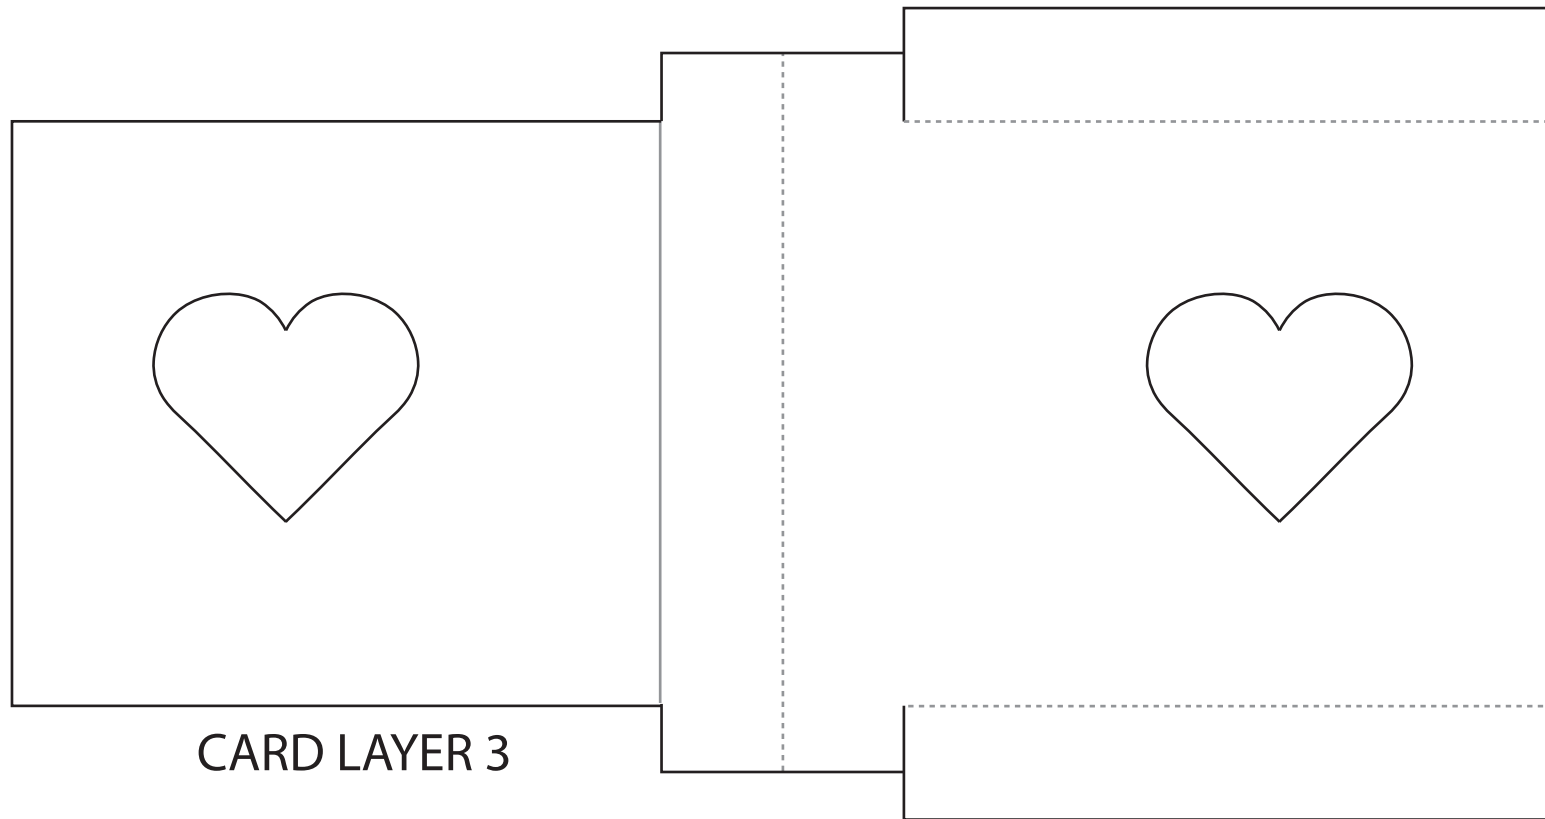

Mechanical Valentine's Day Card Template

CUT LINE —————
FOLD LINE - - - - -

by Melissa Gaggiano for mypoppet.com.au/makes

Mechanical Valentine's Day Card Template

CARD 3 PULL TAB

CARD LAYER 2

CUT LINE —————
FOLD LINE - - - - -

Mechanical Valentine's Day Card Template

CARD LAYER 3

CUT LINE —————
FOLD LINE - - - - -

by Melissa Gaggiano for mypoppet.com.au/makes